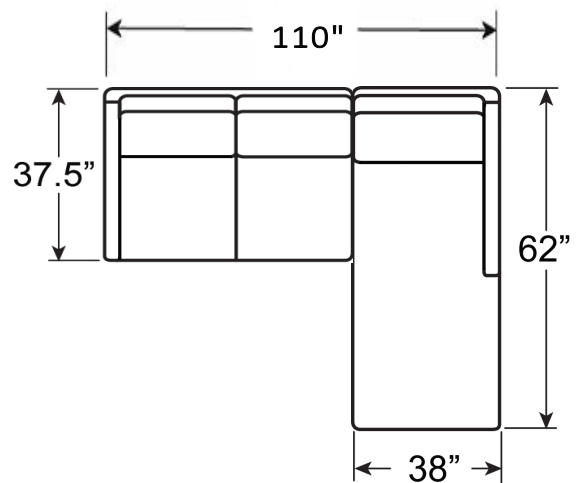

Available Companion Pieces:

LL5178-53LBR
LL5178-53LCB

LL5178-57LCB
LL5178-57LBR

LL5178-57RBR
LL5178-57RCB