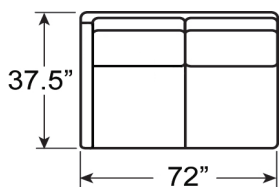

Available Companion Pieces:

LL5178-53LBR
LL5178-53LCB