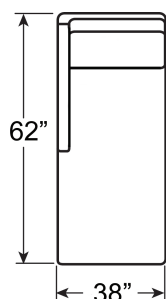

LL5178-57LCB
LL5178-57LBR

LL5178-57RBR
LL5178-57RCB