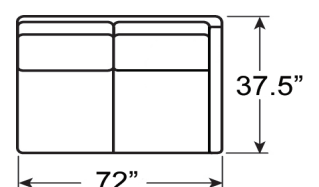

LL5178-53RBR
LL5178-53RCB